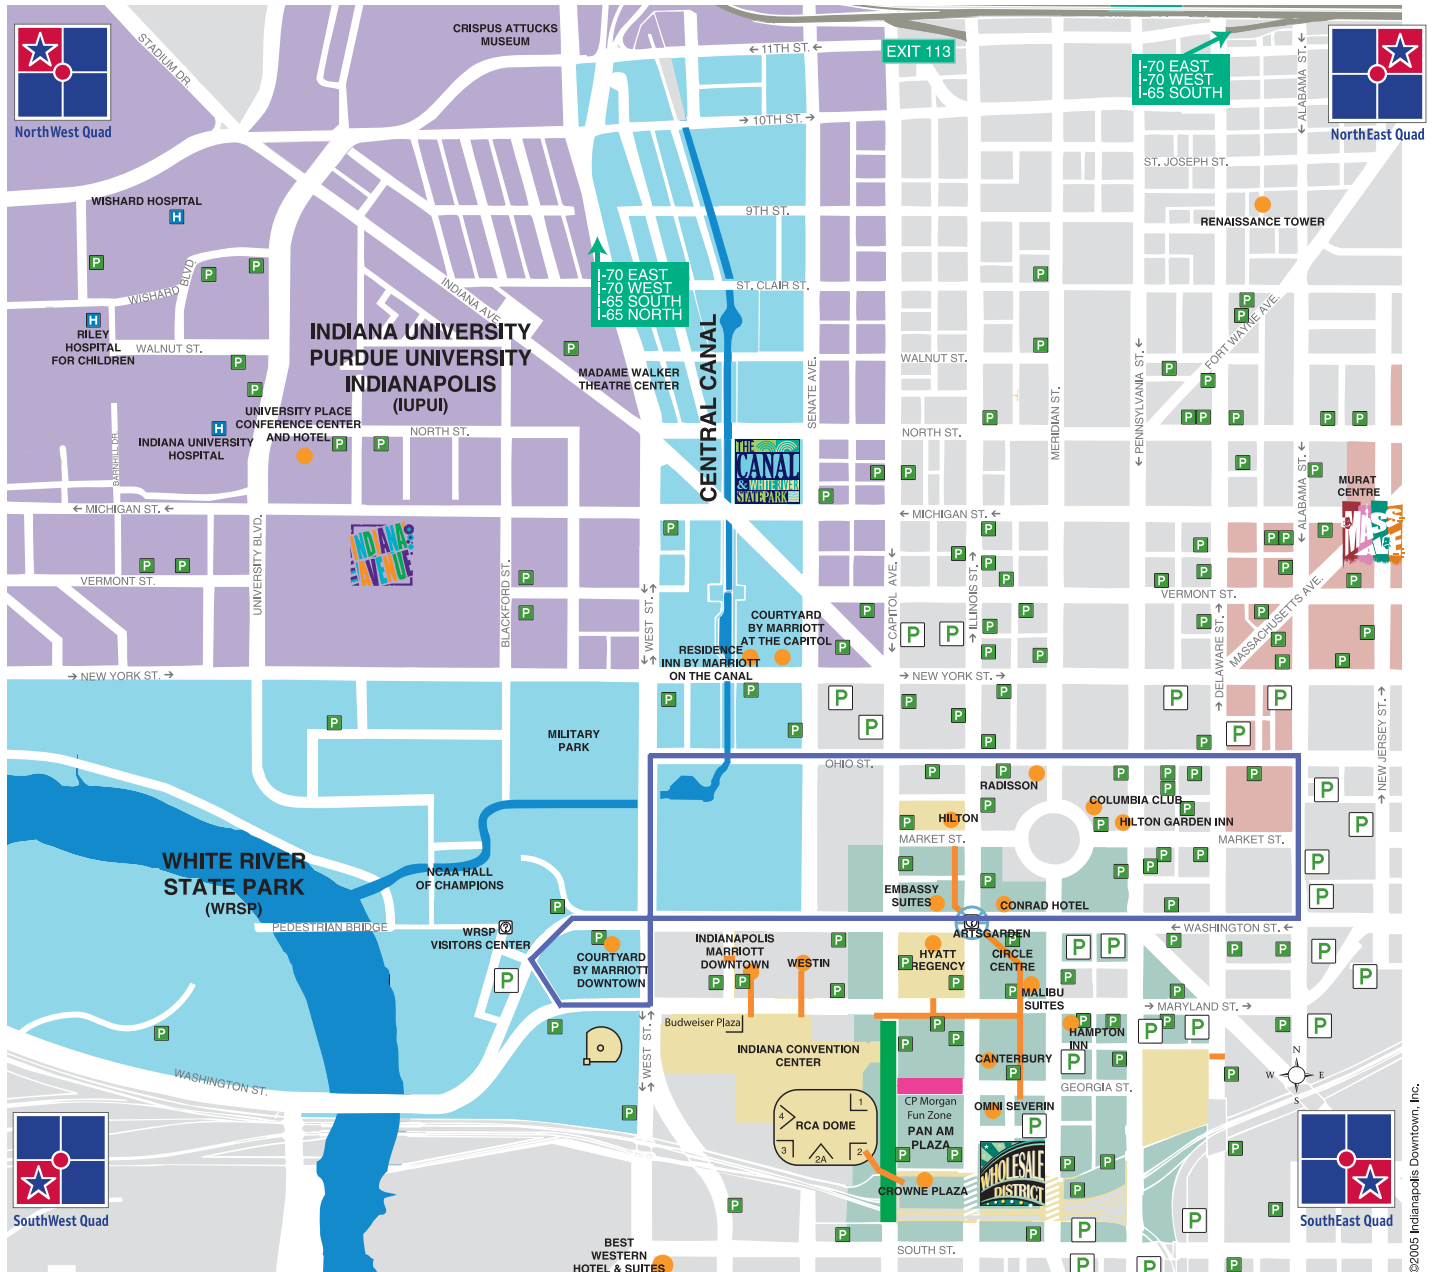

# Colts Season Gameday Parking Information

## Prepare, park and enjoy the game!

- o There are more than 60 parking garages and lots within just a 6 block walk of the RCA Dome!
- o Log on to [www.colts.com](http://www.colts.com) or [www.indydt.com](http://www.indydt.com) and click on the Colts logo for a GAME DAY parking map.
- o The map even shows you the lots that can accommodate oversized vehicles.
- o You can also get a list of addresses and other information for all the parking options.
- o Gates will open two hours prior to all home games and there will be security pat downs each game.
- o Budweiser Plaza, located at the corner of West & Maryland streets directly across from Victory Field, opens three hours prior to kickoff and the CP Morgan Fun Zone on Pan Am Plaza two hours prior.

- P Parking
- P Parking - Oversized Vehicles Allowed
- Blue Line Gameday Route
- Game Time Street Closure
- Skywalks
- Handicapped Parking and Game Day Street Closure
- Hotels